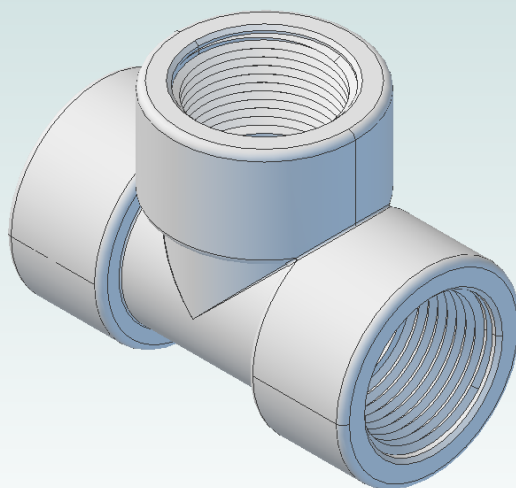

70803 - 1 1/4" TEE- SCHEDULE 80

MATERIAL - POLYPROPYLENE